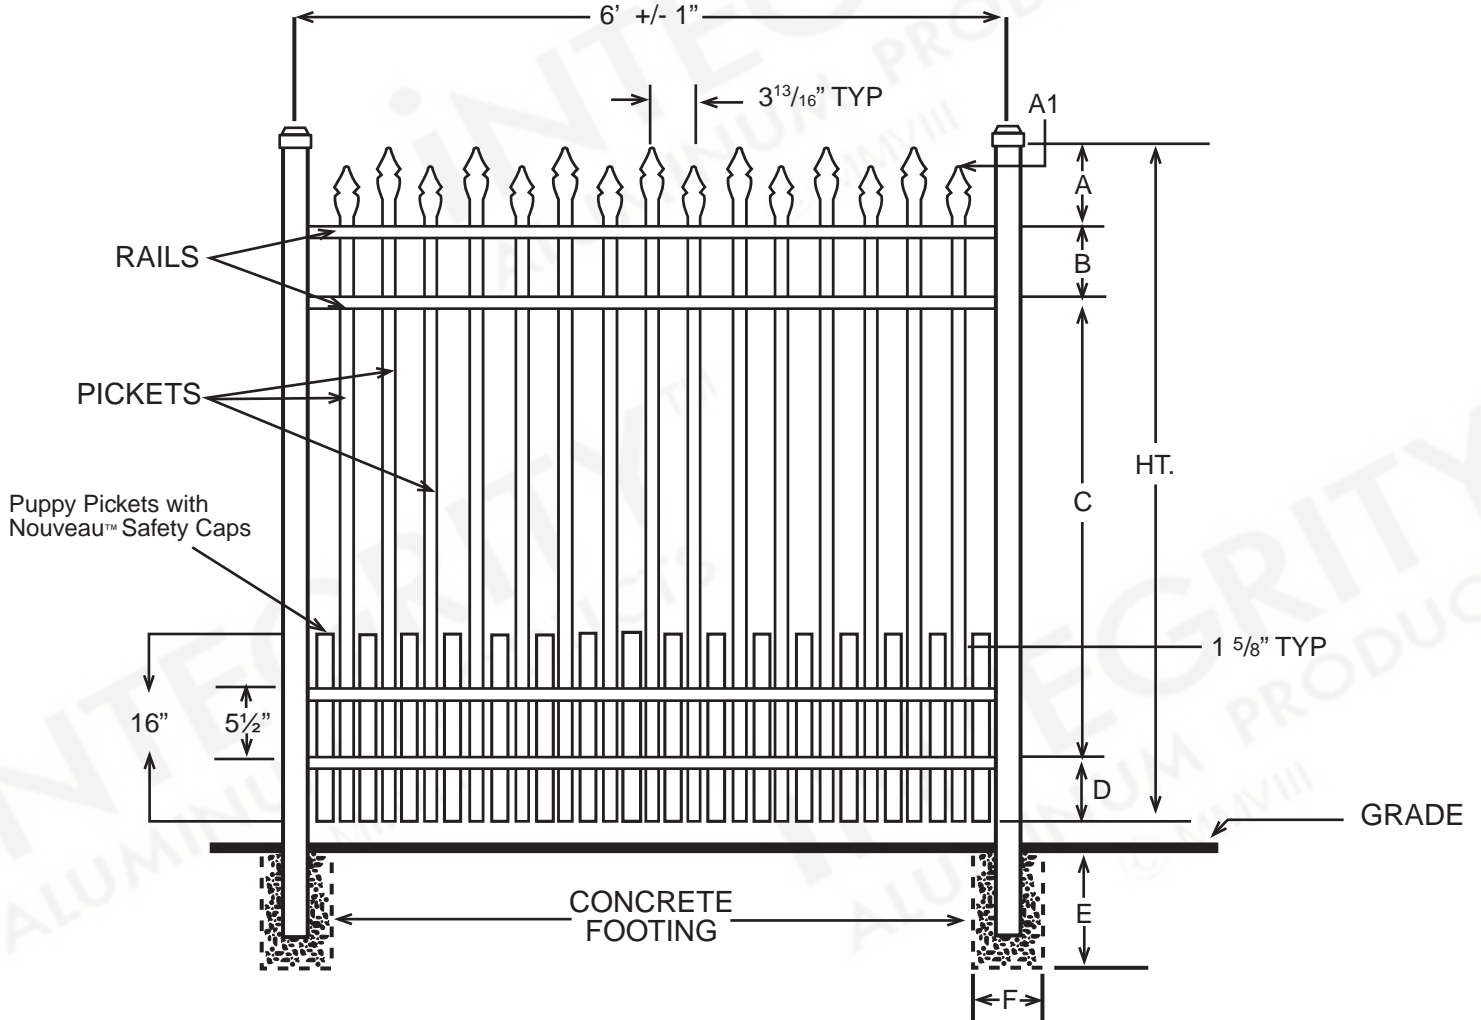

iNTEGRITY™
ALUMINUM PRODUCTS
800.762.8876

BELLA TERRA™ CLASSIC EXTREME

DIMENSIONS							
HT	A	A1	B	C	D	E	F
3'	4½"	1½"	6"	20"	5½"	Per Local Code	
3½'	4½"	1½"	6"	26"	5½"	Per Local Code	
4'	4½"	1½"	6"	32"	5½"	Per Local Code	
5'	4½"	1½"	6"	44"	5½"	Per Local Code	
6'	4½"	1½"	6"	56"	5½"	Per Local Code	
All Dimensions Are Nominal							

SPECIFICATIONS RESIDENTIAL

Posts Available	2" x 2" x .060 Wall 2" x 2" x .080 Wall 2" x 2" x .125 Wall 2½" x 2½" x .100 Wall
Horizontal Rails Side Walls Top Walls	1⅛" x 1" .082" .062"
Pickets Picket Spacing	⅝" x ⅝" x .050 Wall 1⅝"
Heights Available	3, 3½, 4, 5 & 6 Ft.

iNTEGRITY™
ALUMINUM PRODUCTS
800.762.8876

BELLA TERRA™ CLASSIC w/ PUPPY PICKETS

DIMENSIONS							
HT	A	A1	B	C	D	E	F
3'	4½"	1½"	6"	20"	5½"	Per Local Code	
3½'	4½"	1½"	6"	26"	5½"	Per Local Code	
4'	4½"	1½"	6"	32"	5½"	Per Local Code	
5'	4½"	1½"	6"	44"	5½"	Per Local Code	
6'	4½"	1½"	6"	56"	5½"	Per Local Code	
All Dimensions Are Nominal							