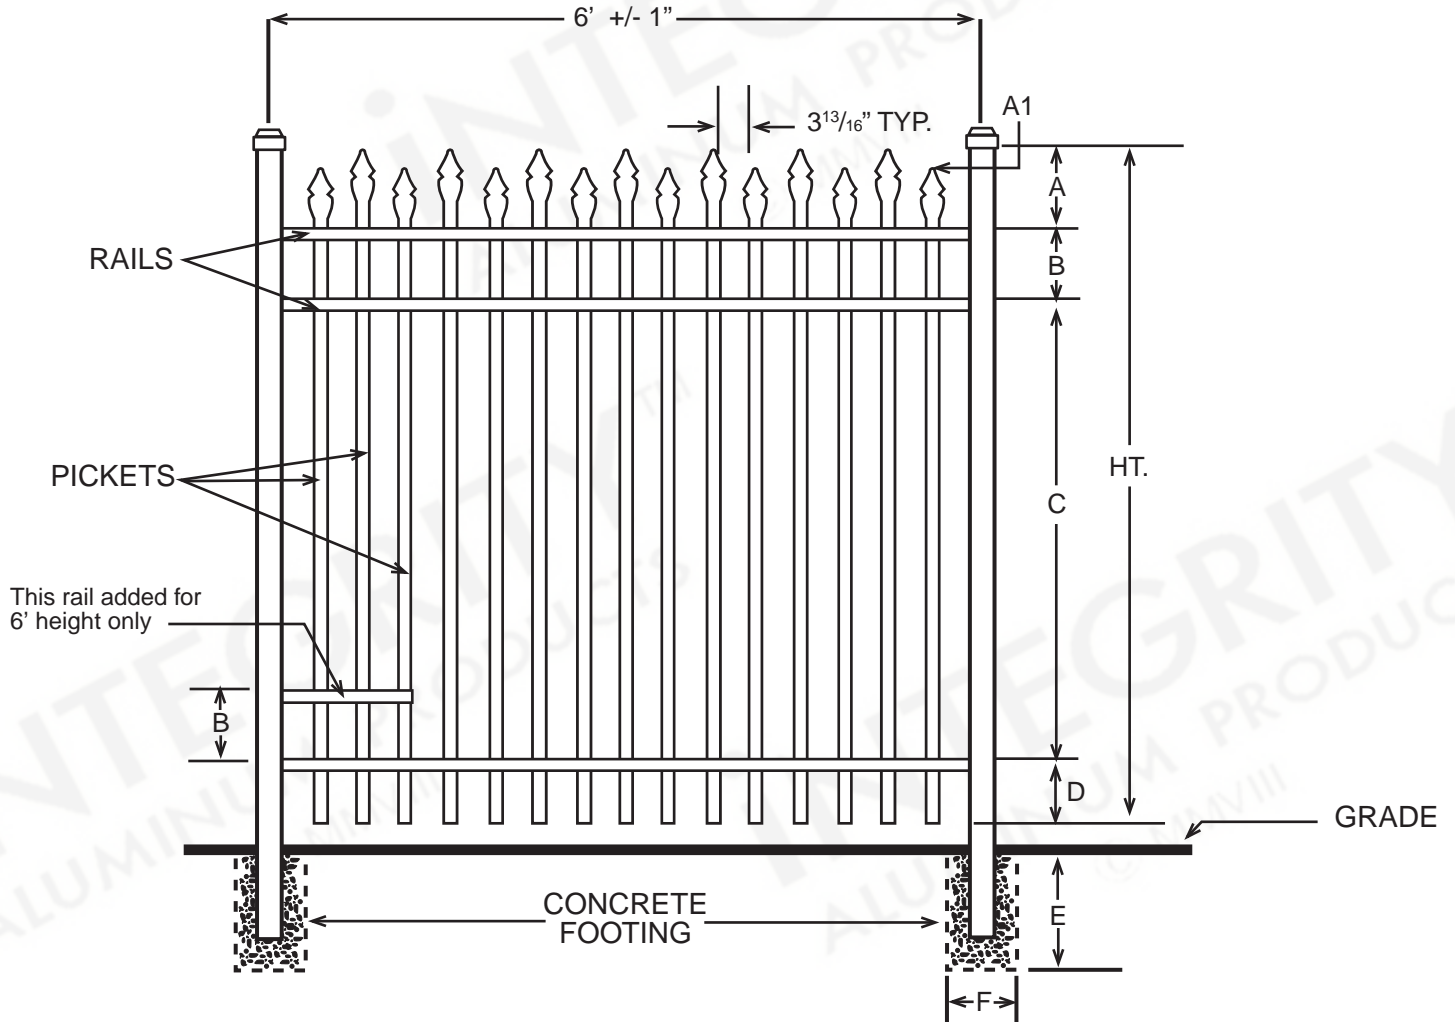

INTEGRITY™

ALUMINUM PRODUCTS

800.762.8876

BELLA TERRA™ CLASSIC

DIMENSIONS							
HT	A	A1	B	C	D	E	F
3'	4½"	1½"	6"	20"	5½"	Per Local Code	
3½'	4½"	1½"	6"	26"	5½"	Per Local Code	
4'	4½"	1½"	6"	32"	5½"	Per Local Code	
5'	4½"	1½"	6"	44"	5½"	Per Local Code	
6'	4½"	1½"	6"	56"	5½"	Per Local Code	
All Dimensions Are Nominal							

SPECIFICATIONS RESIDENTIAL

Posts Available	2" x 2" x .060 Wall 2" x 2" x .080 Wall 2" x 2" x .125 Wall 2½" x 2½" x .100 Wall
Horizontal Rails Side Walls Top Walls	1⅛" x 1" .082" .062"
Pickets Picket Spacing	⅝" x ⅝" x .050 Wall 3 ¹³ / ₁₆ "
Heights Available	3, 3½, 4, 5 & 6 Ft.

iNTEGRITY™
ALUMINUM PRODUCTS
800.762.8876

BELLA TERRA™ CLASSIC EXTREME

DIMENSIONS							
HT	A	A1	B	C	D	E	F
3'	4½"	1½"	6"	20"	5½"	Per Local Code	
3½'	4½"	1½"	6"	26"	5½"	Per Local Code	
4'	4½"	1½"	6"	32"	5½"	Per Local Code	
5'	4½"	1½"	6"	44"	5½"	Per Local Code	
6'	4½"	1½"	6"	56"	5½"	Per Local Code	
All Dimensions Are Nominal							

iNTEGRITY™
ALUMINUM PRODUCTS
800.762.8876

BELLA TERRA™ CLASSIC w/ PUPPY PICKETS

DIMENSIONS							
HT	A	A1	B	C	D	E	F
3'	4½"	1½"	6"	20"	5½"	Per Local Code	
3½'	4½"	1½"	6"	26"	5½"	Per Local Code	
4'	4½"	1½"	6"	32"	5½"	Per Local Code	
5'	4½"	1½"	6"	44"	5½"	Per Local Code	
6'	4½"	1½"	6"	56"	5½"	Per Local Code	
All Dimensions Are Nominal							