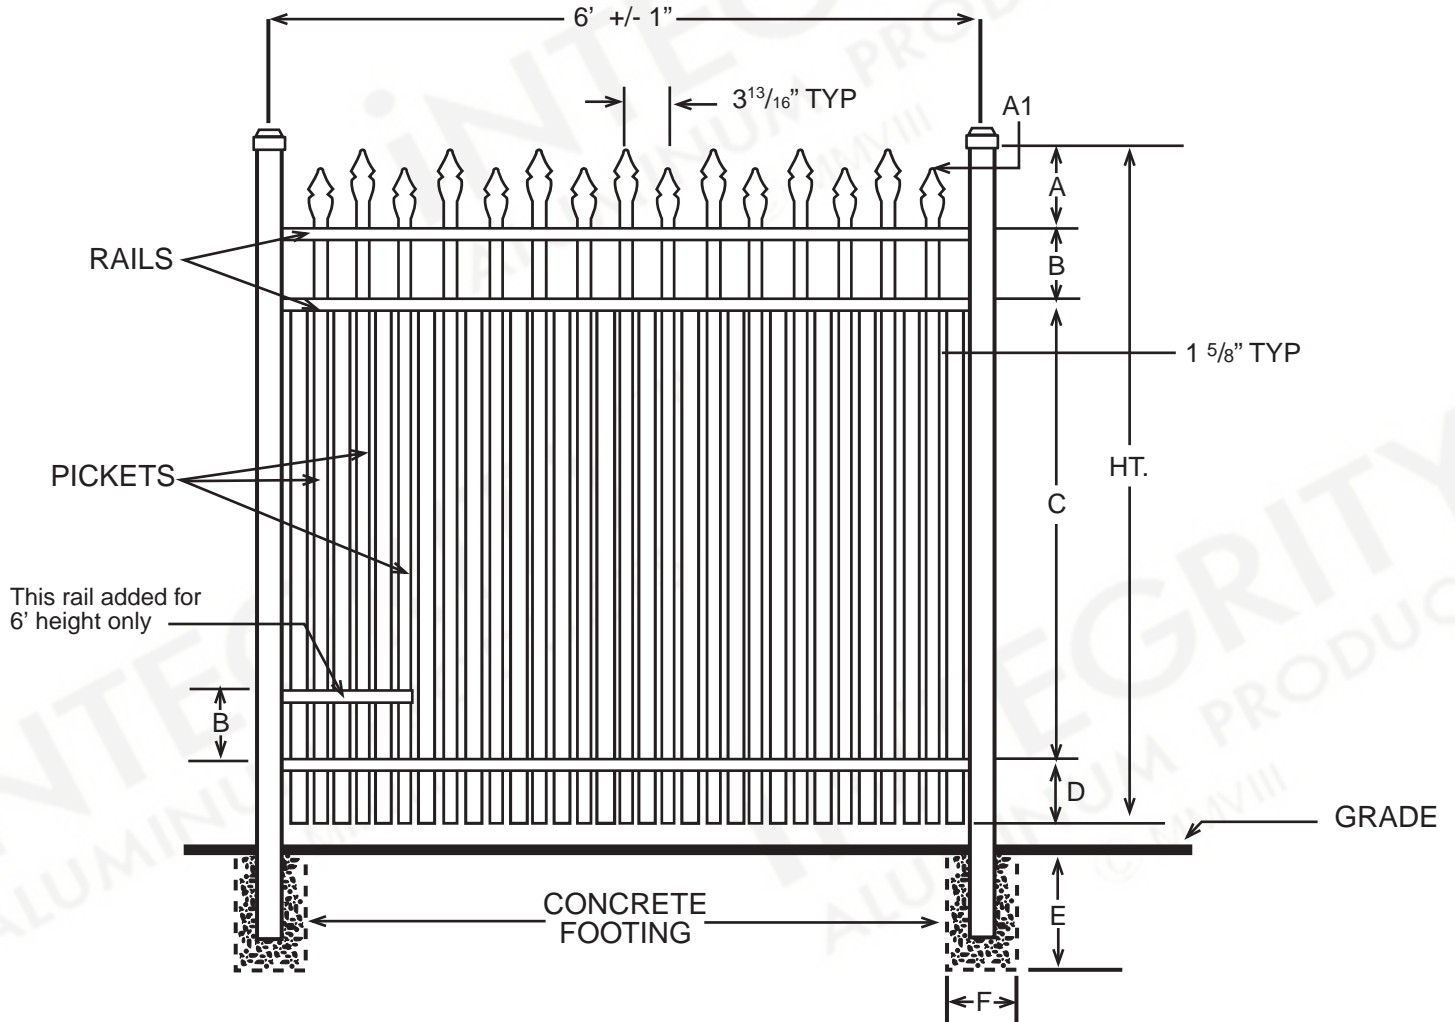

INTEGRITY™

ALUMINUM PRODUCTS

800.762.8876

BELLA TERRA™ CLASSIC

DIMENSIONS							
HT	A	A1	B	C	D	E	F
3'	4½"	1½"	6"	20"	5½"	Per Local Code	
3½'	4½"	1½"	6"	26"	5½"	Per Local Code	
4'	4½"	1½"	6"	32"	5½"	Per Local Code	
5'	4½"	1½"	6"	44"	5½"	Per Local Code	
6'	4½"	1½"	6"	56"	5½"	Per Local Code	
All Dimensions Are Nominal							

SPECIFICATIONS RESIDENTIAL

Posts Available	2" x 2" x .060 Wall 2" x 2" x .080 Wall 2" x 2" x .125 Wall 2½" x 2½" x .100 Wall
Horizontal Rails Side Walls Top Walls	1⅛" x 1" .082" .062"
Pickets Picket Spacing	⅝" x ⅝" x .050 Wall 3 ¹³ / ₁₆ "
Heights Available	3, 3½, 4, 5 & 6 Ft.

iNTEGRITY™
ALUMINUM PRODUCTS
800.762.8876

BELLA TERRA™ CLASSIC EXTREME

DIMENSIONS							
HT	A	A1	B	C	D	E	F
3'	4½"	1½"	6"	20"	5½"	Per Local Code	
3½'	4½"	1½"	6"	26"	5½"	Per Local Code	
4'	4½"	1½"	6"	32"	5½"	Per Local Code	
5'	4½"	1½"	6"	44"	5½"	Per Local Code	
6'	4½"	1½"	6"	56"	5½"	Per Local Code	
All Dimensions Are Nominal							

iNTEGRITY™
ALUMINUM PRODUCTS
800.762.8876

BELLA TERRA™ CLASSIC w/ PUPPY PICKETS

DIMENSIONS							
HT	A	A1	B	C	D	E	F
3'	4½"	1½"	6"	20"	5½"	Per Local Code	
3½'	4½"	1½"	6"	26"	5½"	Per Local Code	
4'	4½"	1½"	6"	32"	5½"	Per Local Code	
5'	4½"	1½"	6"	44"	5½"	Per Local Code	
6'	4½"	1½"	6"	56"	5½"	Per Local Code	
All Dimensions Are Nominal							